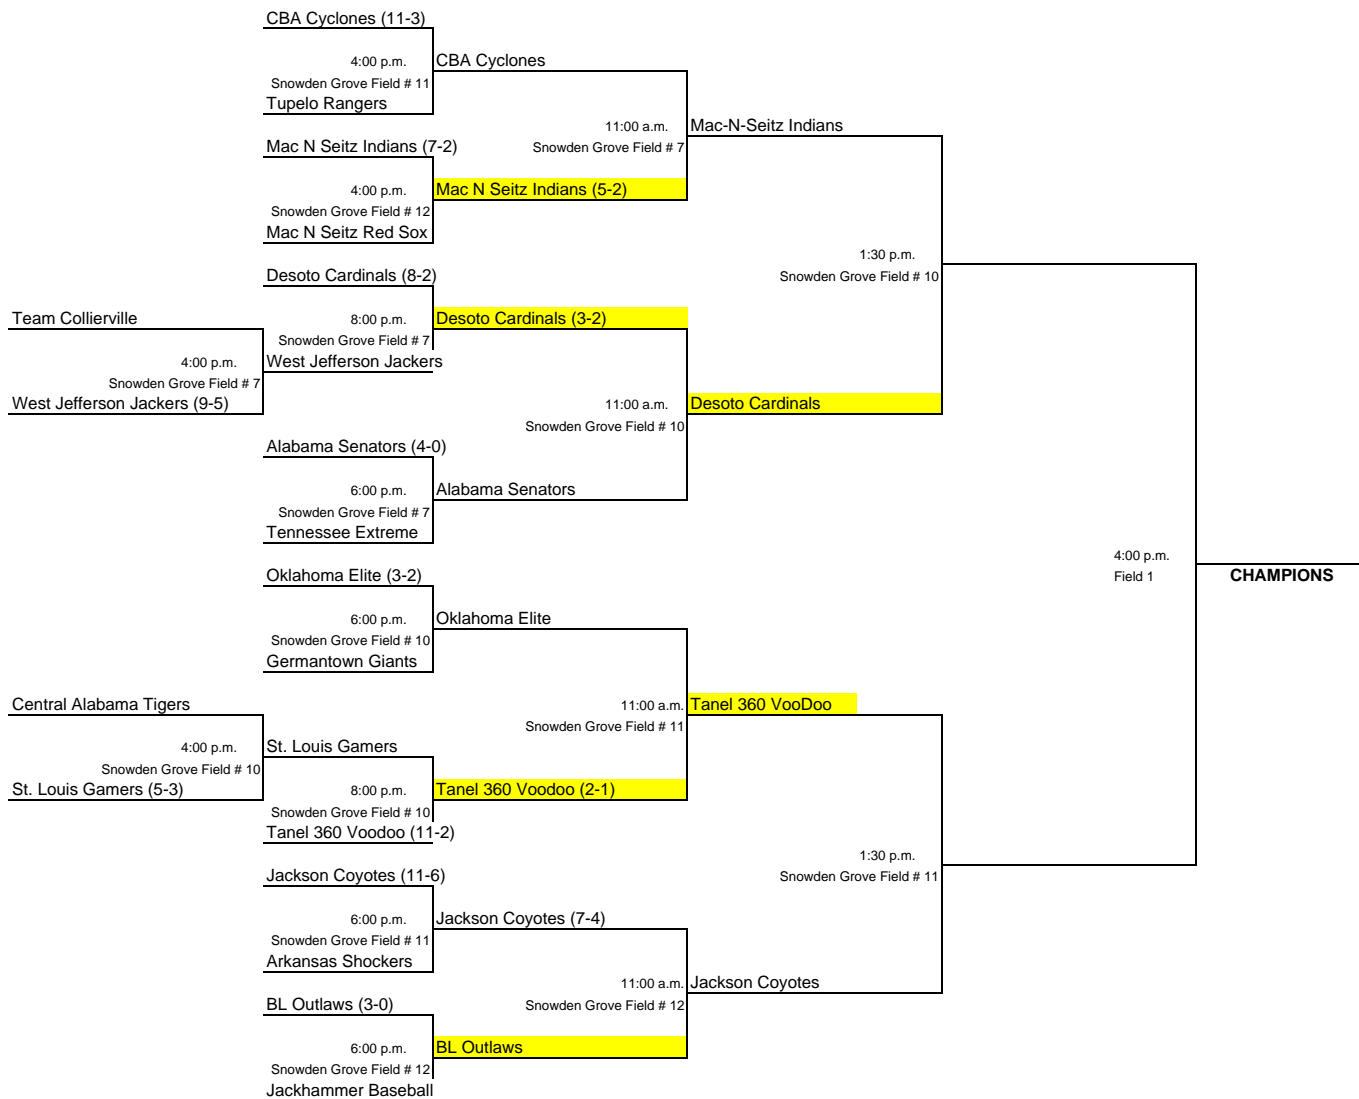

MidSouth USSSA Super NIT
 May 14-16, 2010
 12 Year Old "Major" Division
 Southaven, Mississippi

CHAMPIONSHIP ROUND

*Saturday
5/15/2010

*Saturday
5/15/2010

Sunday
5/16/2010

Sunday
5/16/2010

Sunday
5/16/2010

MidSouth USSSA Super NIT
 May 14-16, 2010
12 Year Old "Major" Division
 Southaven, Mississippi

	W	L	T
BL Outlaws	2		
Team Collierville		2	

	W	L	T
Mac-N-Seitz Indians	2		
West Jefferson Jackers		2	

	W	L	T
Tennessee Xtreme	1	1	
Tupelo Rangers	1	1	
Oklahoma Elite	1	1	

	W	L	T
Germantown Giants	1	1	
Mac-N-Seitz Red Sox		2	
Jackson Coyotes	2		