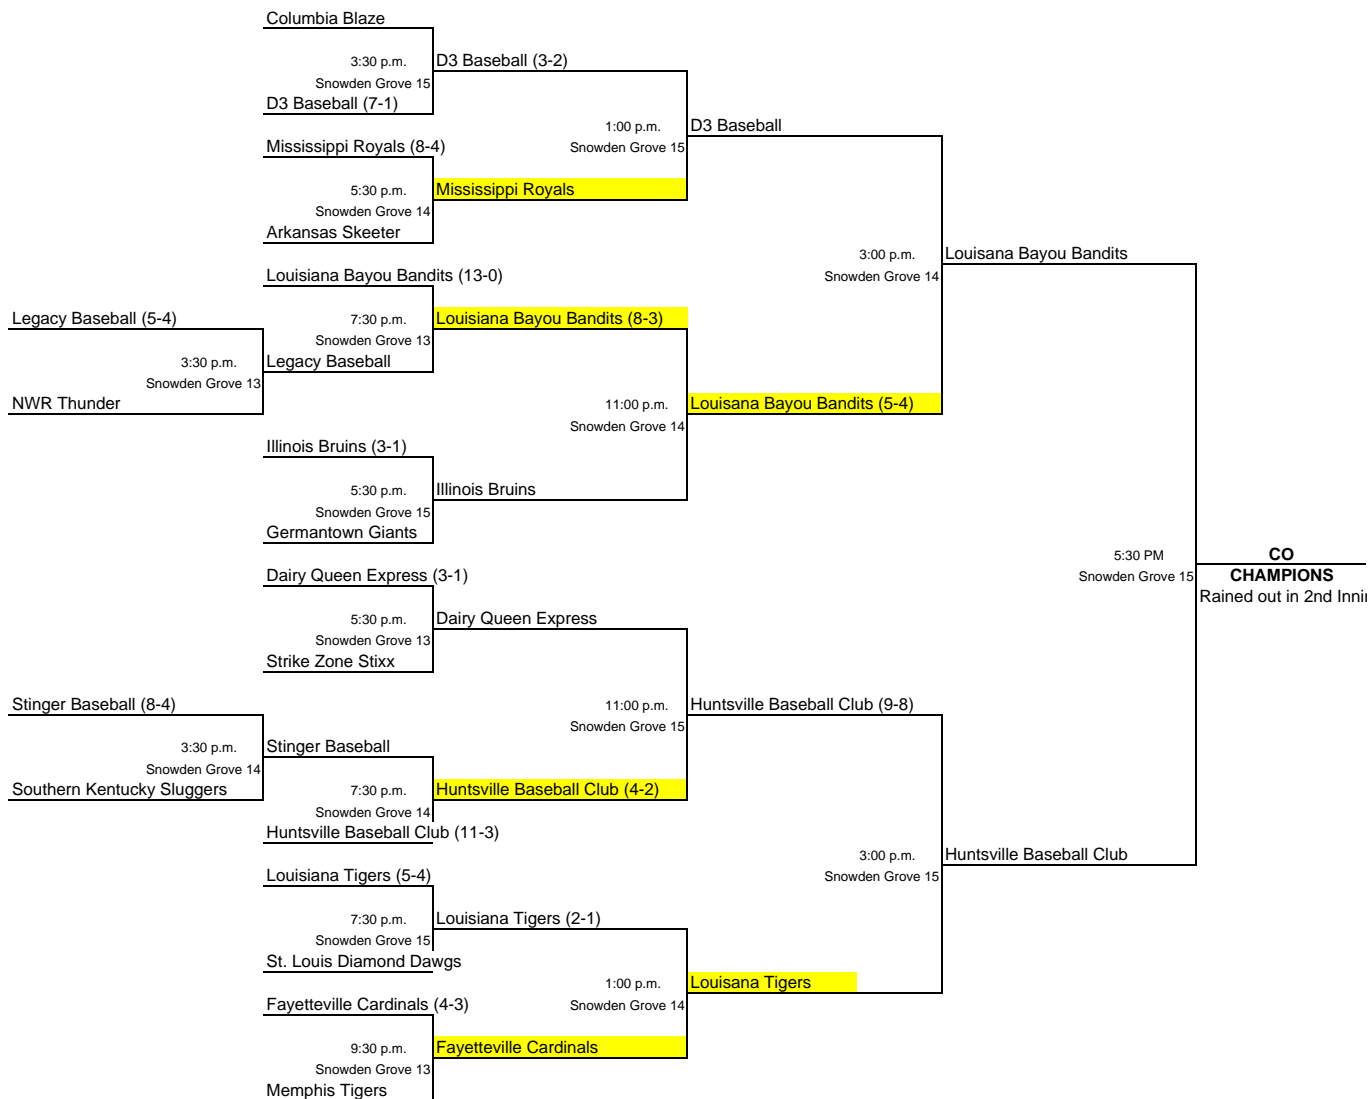

MidSouth USSSA Super NIT
 May 14-16, 2010
 13 Year Old "Major" Division
 Southaven, Mississippi

CHAMPIONSHIP ROUND

***Saturday**
5/15/2010

***Saturday**
5/15/2010

Sunday
5/16/2010

Sunday
5/16/2010

Sunday
5/16/2010

MidSouth USSSA Super NIT
 May 14-16, 2010
 13 Year Old "Major" Division
 Southaven, Mississippi

	W	L	T
Mississippi Royals	2		
St. Louis Diamond Dawgs		1	1

	W	L	T
Germantown Giants		1	1
Strike Zone Stixx	1	1	

	W	L	T
Dairy Queen Express	1	1	
Memphis Tigers		1	1
Columbia Blaze	1		1

	W	L	T
Huntsville Baseball Club	2		
Arkansas Skeeters		1	1
Legacy Baseball		1	1

	W	L	T
Stinger Baseball		2	
Louisiana Tigers	2		

	W	L	T
D3 Baseball		1	1
Illinois Bruins	1		1