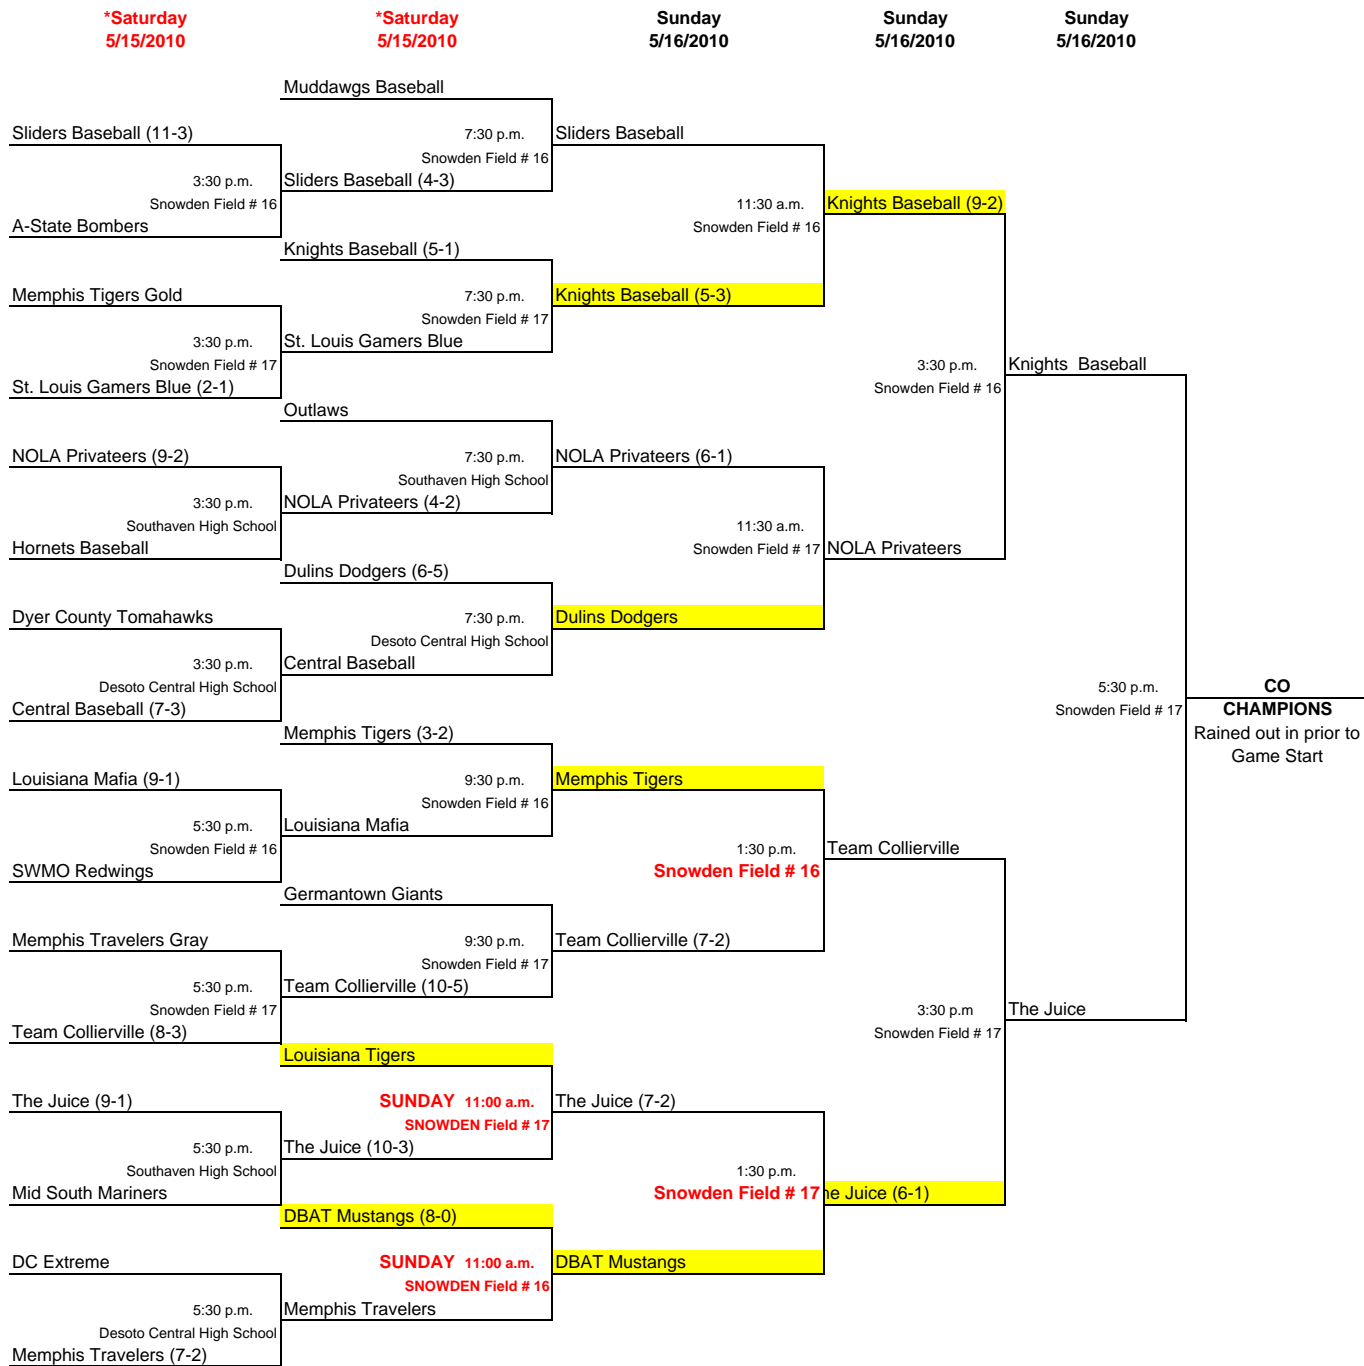

MidSouth USSSA Super NIT
 May 14-16, 2010
 14 Year Old Division
 Southaven, Mississippi

CHAMPIONSHIP ROUND

MidSouth USSSA Super NIT

May 14-16, 2010

14 Year Old Division

Southaven, Mississippi

	W	L	T
The Juice	1		1
DC Extreme		1	1