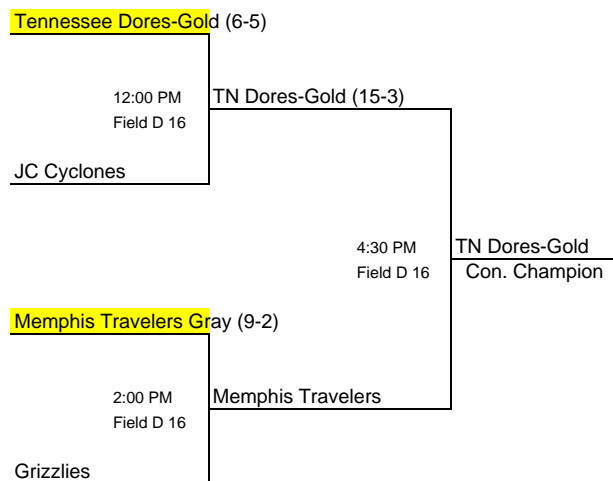

Saturday, June 05, 2010

Game #	Score	Score	Time	Complex	Field #
7	Team Collierville 7	A-State Bombers 5	9:00 a.m.	D	16
8	DC Xtreme 14	JC Cyclones 2	9:00 a.m.	D	17
9	Arlington Tigers 0	Illinois Braves 5	11:00 a.m.	D	16
10	Memphis Travelers Gray 8	Longhorn Baseball 11	11:00 a.m.	D	17
11	Team Collierville 11	JC Cyclones 1	1:00 p.m.	D	16
12	DC Xtreme 3	A-State Bombers 0	1:00 p.m.	D	17
13	Spa City A's 11	Gateway Warriors 2	3:30 p.m.	D	16
14	Grizzlies 2	Tennessee Dores - Gold 6	3:30 p.m.	D	17
15	Arlington Tigers 2	Longhorn Baseball 7	5:30 p.m.	D	16
16	Memphis Travelers Gray 8	Illinois Braves 0	5:30 p.m.	D	17
17	Spa City A's 5	Tennessee Dores - Gold 4	7:30 p.m.	D	16
18	Grizzlies 17	Gateway Warriors 1	7:30 p.m.	D	17

NOTE

Winners of each Pool will advance to the Championship along with the # 1 Wild Card Team. The next four Wild Card Teams will advance to the Consolation Championship.

In the Championship Round, the 4 teams to play will be the **WINNER of POOLS A-B-C plus the # 1 WILD CARD TEAM**
Upon determination of the 4 teams, they will be seeded 1 thru 4 based upon overall record and the tie breakers listed below

Consolation Championship

Sunday, June 06, 2010