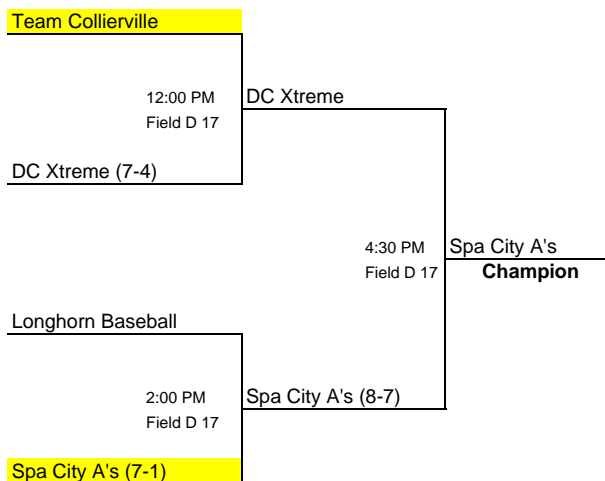

Championship

Sunday, June 06, 2010