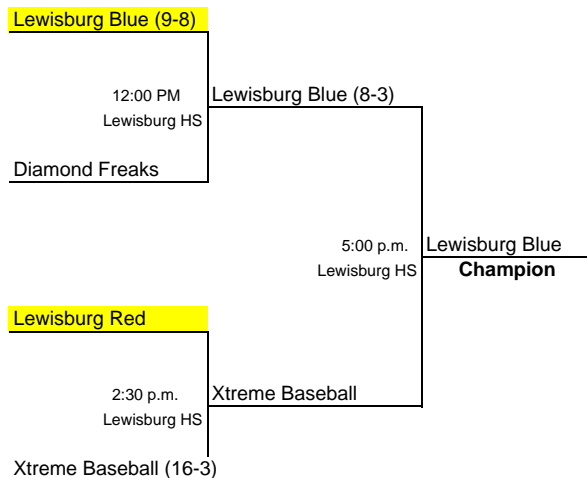

Championship

Sunday, June 06, 2010