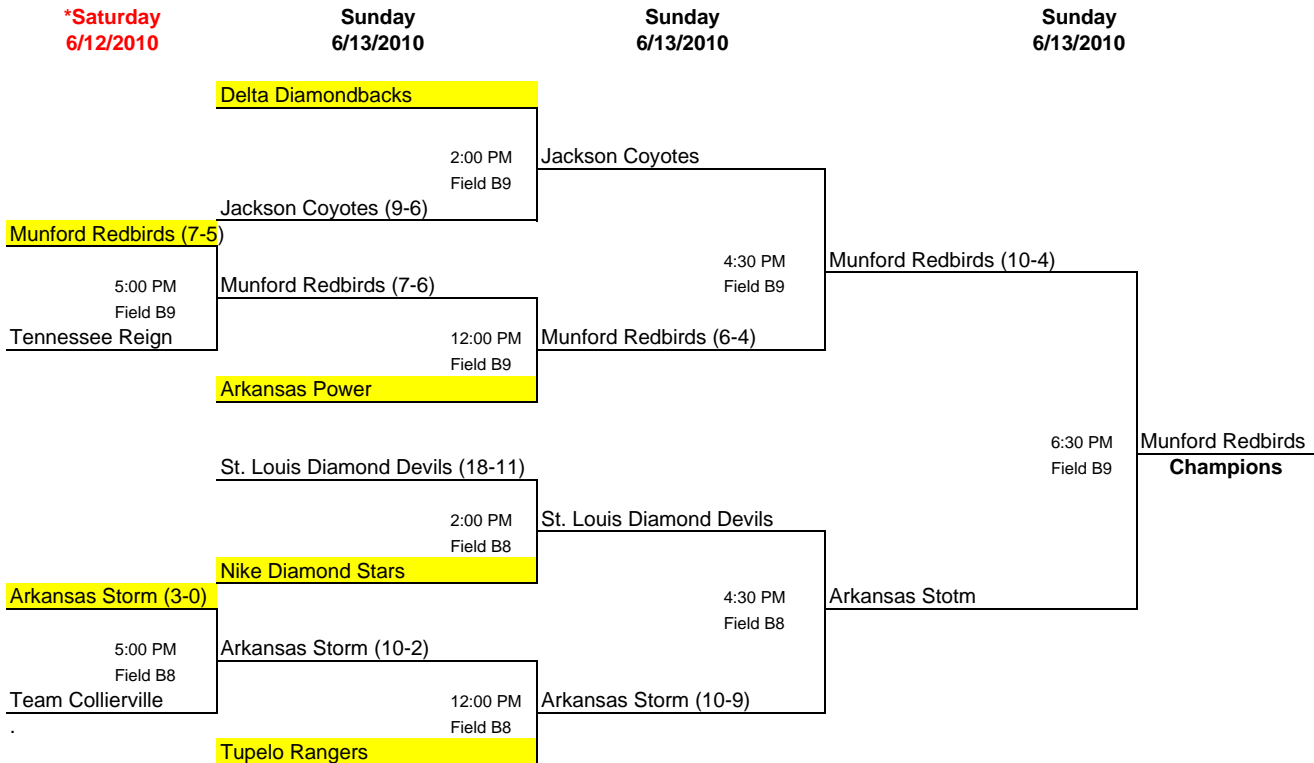

June Jam USSSA NIT
June 11-13, 2010
11 Year Old "AAA" Division
Southaven, Mississippi

Pool A	W	L	T
Arkansas Storm	3	2	
Tupelo Rangers	2	1	

Pool B	W	L	T
Team Collierville		2	

Pool C	W	L	T
Munford Redbirds	4	1	
St. Louis Diamond Devils	2	2	

Pool D	W	L	T
Delta Diamondbacks	1	2	
Jackson Coyotes	2	2	

Pool E	W	L	T
Arkansas Power	2	1	
Tennessee Reign		2	
Nike Diamond Stars	1	2	

Friday, June 11, 2010							
Game #		Score		Score	Time	Complex	Field #
1	Arkansas Storm	10	Tupelo Rangers	11	5:30 p.m.	B	8
2	Tupelo Rangers	11	Team Collierville	7	7:15 p.m.	B	8
3	Arkansas Power	6	Tennessee Reign	3	7:15 p.m.	B	9
4	Delta Diamondbacks	4	Jackson Coyotes	8	9:00 p.m.	B	8
5	Munford Redbirds	8	St. Louis Diamond Devils	3	9:00 p.m.	B	9

Saturday, June 12, 2010							
Game #		Score		Score	Time	Complex	Field #
6	Arkansas Power	8	Nike Diamond Stars	0	9:00 a.m.	B	8
7	Arkansas Storm	11	Team Collierville	4	9:00 a.m.	B	9
8	Tennessee Reign	0	Nike Diamond Stars	9	11:00 a.m.	B	8
9	Munford Redbirds	4	Delta Diamondbacks	14	1:00 p.m.	B	8
10	St. Louis Diamond Devils	8	Jackson Coyotes	6	1:00 p.m.	B	9

CHAMPIONSHIP ROUND

NOTE

Seedings for Championship Play will be determined by the tie breakers listed in the USSSA Rule Book