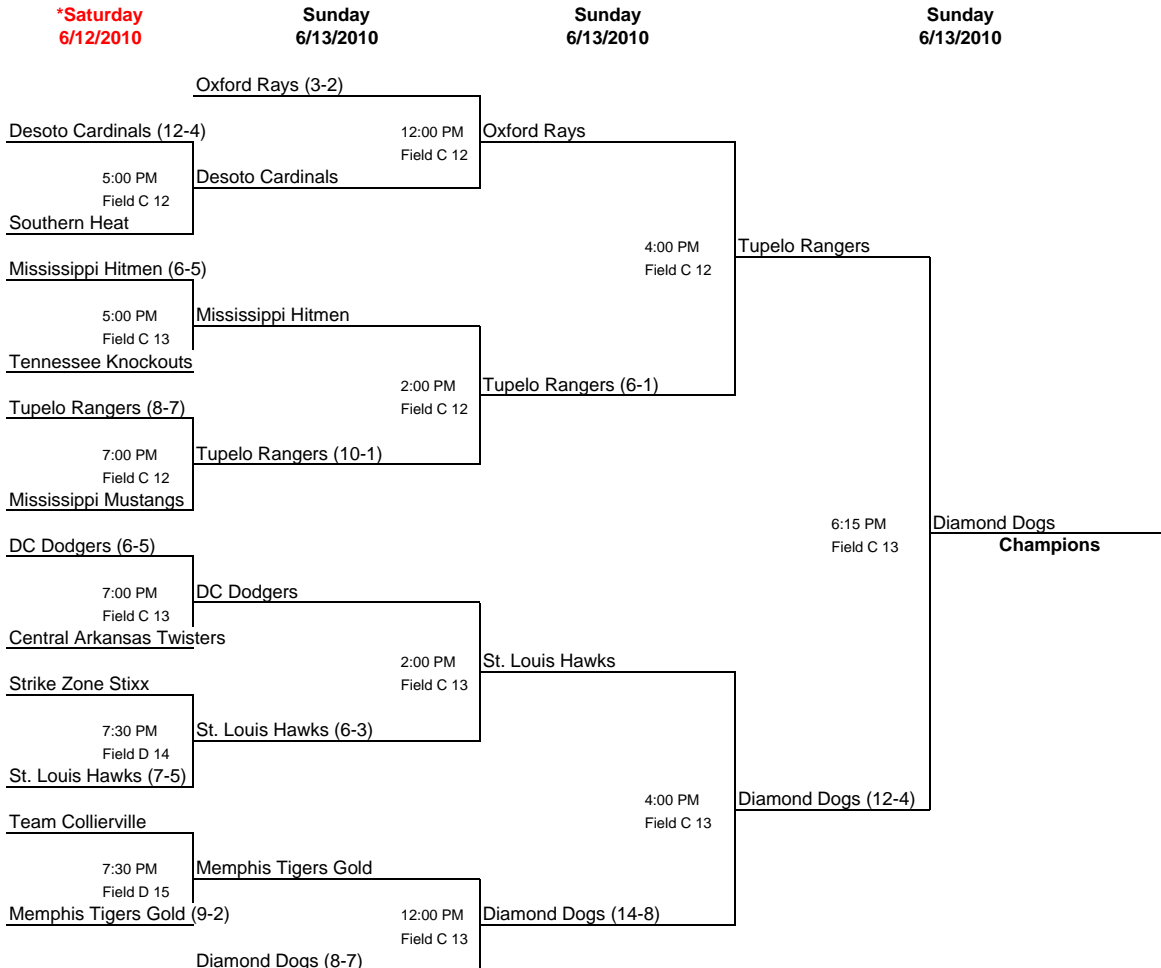

June Jam USSSA NIT
June 11-13, 2010
13 Year Old "AAA" Division
Southaven, Mississippi

Pool A	W	L	T
Tennessee Knockouts	1	1	
St. Louis Hawks	1	3	

Pool B	W	L	T
Oxford Rays	3	1	
Strike Zone Stixx	1	1	

Pool C	W	L	T
Central Arkansas Twisters		2	
Diamond Dogs	5		

Pool D	W	L	T
Memphis Tigers Gold	1	2	
Mississippi Hitmen	1	2	

Pool E	W	L	T
DC Dodgers	1	2	
Desoto Cardinals	1	2	
Southern Heat	1	1	

Pool F	W	L	T
Team Collierville	1	1	
Mississippi Mustangs		2	
Tupelo Rangers	5	1	

Friday, June 11, 2010							
Game #		Score		Score	Time	Complex	Field #
1	DC Dodgers	3	Desoto Cardinals	1	5:30 p.m.	C	12
2	Team Collierville	13	Mississippi Mustangs	4	5:30 p.m.	C	13
3	Oxford Rays	6	Strike Zone Stixx	3	7:30 p.m.	C	12
4	Memphis Tigers Gold	8	Mississippi Hitmen	1	7:30 p.m.	C	13
5	Tennessee Knockouts	11	St. Louis Hawks	8	9:30 p.m.	C	12
6	Central Arkansas Twisters	0	Diamond Dogs	5	9:30 p.m.	C	13

June 12, 2010							
Game #		Score		Score	Time	Complex	Field #
7	Desoto Cardinals	10	Southern Heat	7	8:30 a.m.	C	12
8	Mississippi Mustangs	8	Tupelo Rangers	27	8:30 a.m.	C	13
9	DC Dodgers	2	Southern Heat	7	10:30 a.m.	C	12
10	Team Collierville	2	Tupelo Rangers	7	10:30 a.m.	C	13
11	Tennessee Knockouts	1	Strike Zone Stixx	9	12:30 p.m.	C	12
12	Central Arkansas Twisters	2	Mississippi Hitmen	10	12:30 p.m.	C	13
13	St. Louis Hawks	4	Oxford Rays	9	2:30 p.m.	C	12
14	Diamond Dogs	10	Memphis Tigers Gold	5	2:30 p.m.	C	13

CHAMPIONSHIP ROUND

NOTE

Seedings for Championship Play will be determined by the tie breakers in the USSSA Rule Book.