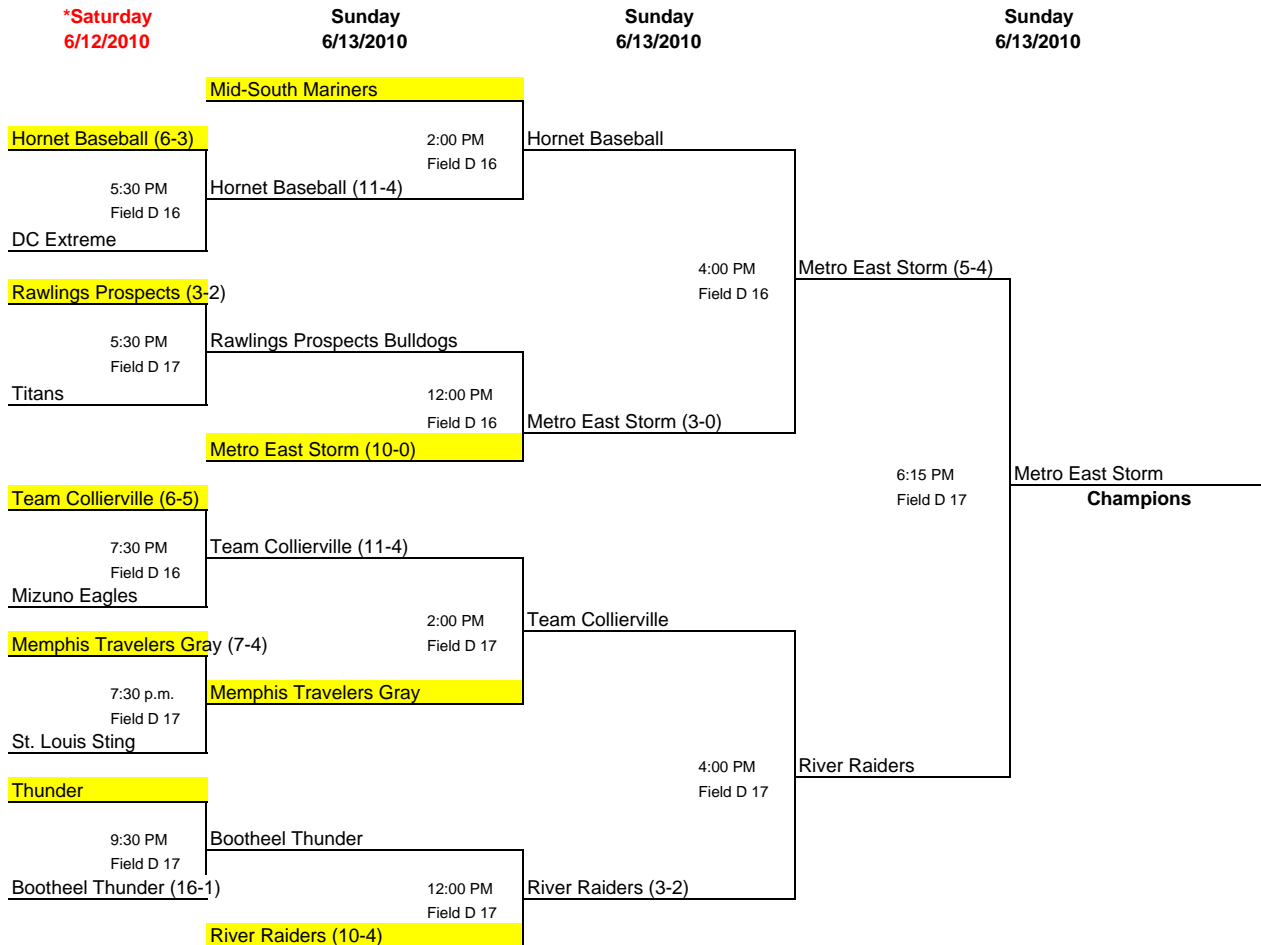

June Jam USSSA NIT
June 11-13, 2010
14 Year Old (60'90') "AAA" Division
Southaven, Mississippi

Pool A	W	L	T
St. Louis Sting		2	
Mid-South Mariners	2	1	

Pool D	W	L	T
River Raiders	4	1	
Thunder	1	1	
Mizuno Eagles		2	

Pool B	W	L	T
Team Collierville	3	2	
Rawlings Prospects Bulldogs	1	2	

Pool E	W	L	T
Metro East Storm	5		
DC Extreme		2	
Hornet Baseball	2	2	

Pool C	W	L	T
Memphis Travelers Gray	2		
Bootheel Thunder		2	1
Titans		1	1

Friday, June 11, 2010							
Game #		Score		Score	Time	Complex	Field #
1	Metro East Storm	6	DC Extreme	5	5:30 p.m.	D	17
2	River Raiders	12	Thunder	0	7:30 p.m.	D	17
3	Memphis Travelers Gray	6	Bootheel Thunder	5	7:30 p.m.	D	16
4	St. Louis Sting	4	Mid-South Mariners	5	9:30 p.m.	D	17
5	Team Collierville	12	Rawlings Prospects Bulldogs	2	9:30 p.m.	D	16

Saturday, June 12, 2010							
Game #		Score		Score	Time	Complex	Field #
6	Bootheel Thunder	5	Titans	5	8:00 a.m.	D	17
7	DC Extreme	3	Hornet Baseball	7	8:00 a.m.	D	16
8	River Raiders	7	Mizuno Eagles	3	10:00 a.m.	D	16
9	Memphis Travelers Gray	9	Titans	4	10:00 a.m.	D	17
10	Thunder	11	Mizuno Eagles	3	12:00 p.m.	D	16
11	Metro East Storm	8	Hornet Baseball	0	12:00 p.m.	D	17
12	Mid-South Mariners	6	Team Collierville	4	2:00 p.m.	D	16
13	Rawlings Prospects Bulldogs	13	St. Louis Sting	2	2:00 p.m.	D	17

CHAMPIONSHIP ROUND

NOTE

Seedings for Championship Play will be determined by the tie breakers in the USSSA Rule Book.