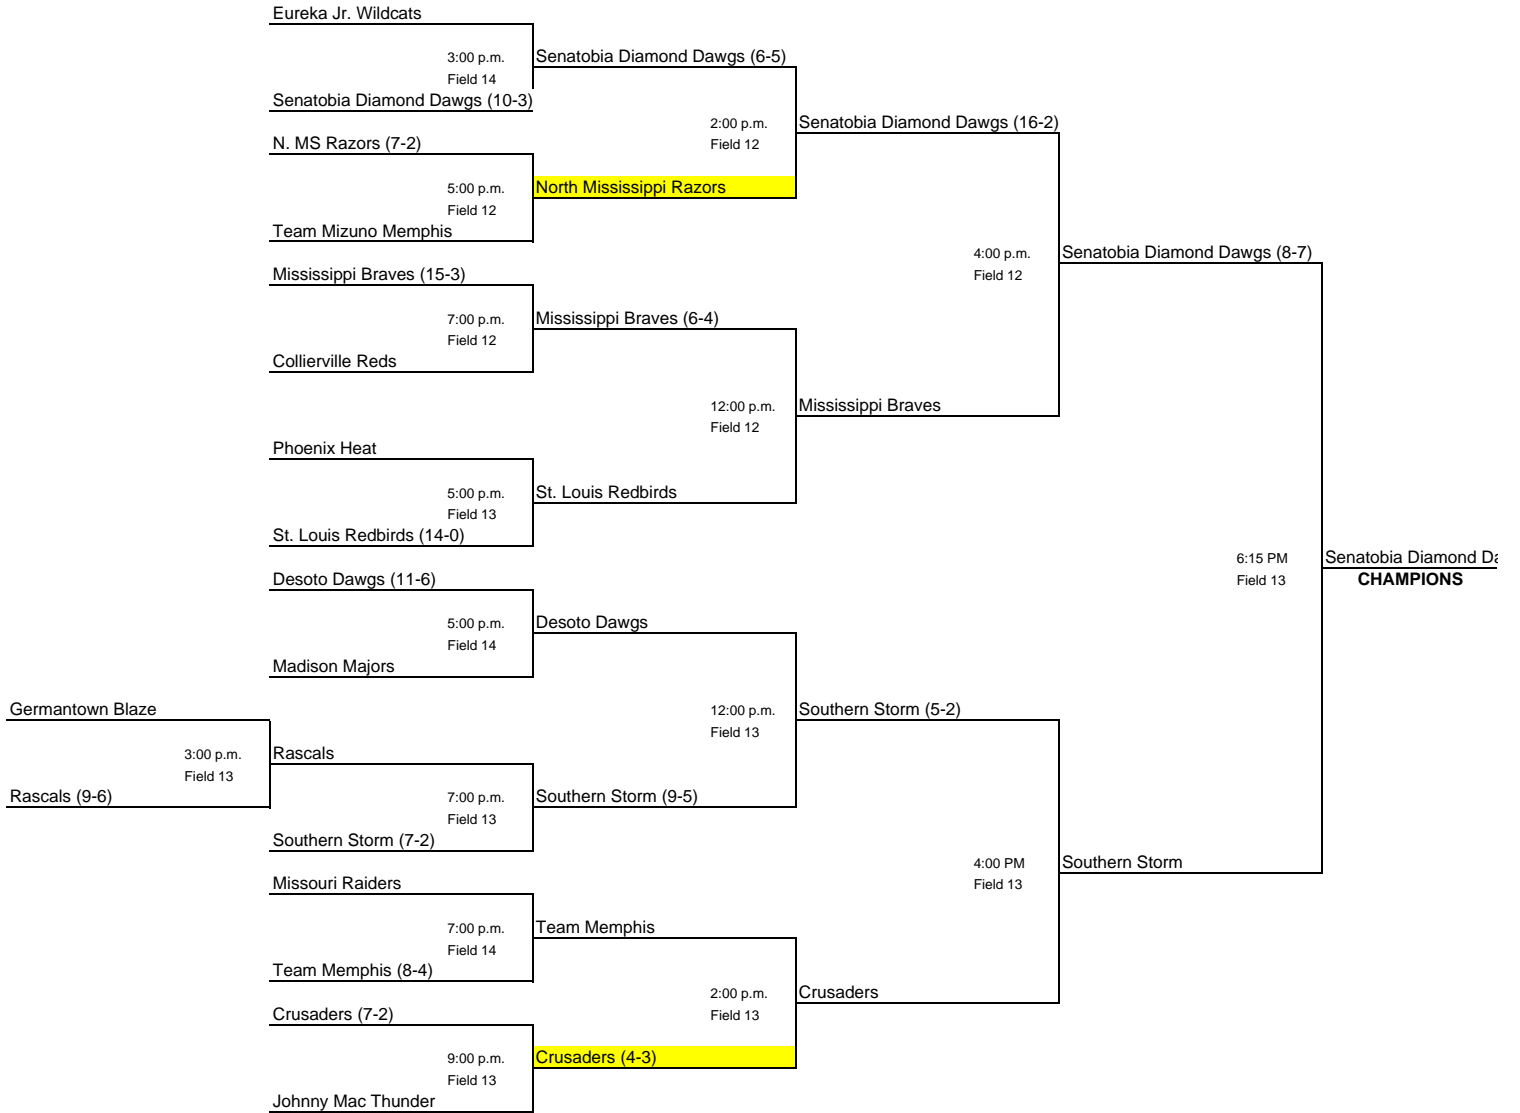

Snowden Grove Classic
June 18-20, 2010
13 Year Old Division
Southaven, Mississippi

CHAMPIONSHIP ROUND

*Saturday
6/19/2010

*Saturday
6/19/2010

Sunday
6/20/2010

Sunday
6/20/2010

Sunday
6/20/2010