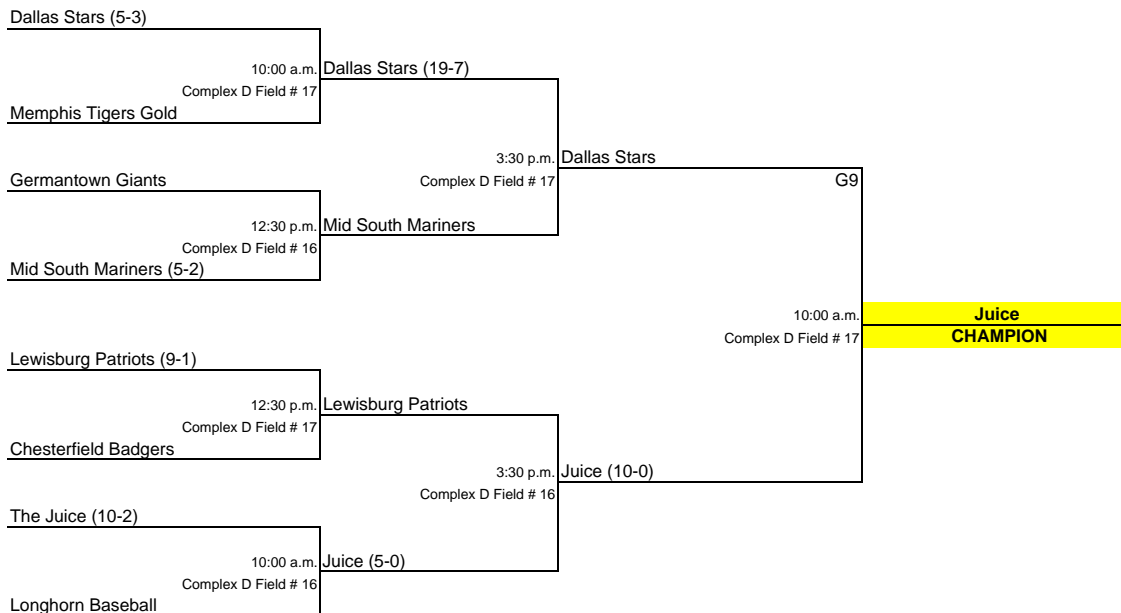

World Classics Round Robin Game Schedule

Tuesday, July 06, 2010							
Game #		Score		Score	Time	Complex	Field #
9	Mid South Mariners	2	Dallas Stars	12	10:00 a.m.	D	17
10	Lewisburg Patriots	2	The Juice	3	10:00 a.m.	D	16
11	Chesterfield Badgers	6	Memphis Tigers Gold	5	12:30 p.m.	D	17
12	Longhorn Baseball	9	Germantown Giants	8	12:30 p.m.	D	16
13	Mid South Mariners	1	The Juice	14	3:00 p.m.	D	16
14	Lewisburg Patriots	17	Longhorn Baseball	0	3:00 p.m.	D	17
15	Chesterfield Badgers	4	Germantown Giants	5	5:30 p.m.	D	17
16	Dallas Stars	11	Memphis Tigers Gold	0	5:30 p.m.	D	16

Championship Round Seedings

All teams will advance to the Championship Round and will be seeded based upon the tie breakers below:
In the event of "Ties" the following "Tie Breakers" will determine which teams advance and in which order.
Cross Over pool games will count towards overall seeding.

1) HEAD TO HEAD COMPETITION (ONLY IF 2 TEAMS ARE TIED: IF 3 OR MORE GO TO FEWEST RUNS ALLOWED)
2) FEWEST RUNS ALLOWED IN ALL GAMES
3) RUN DIFFERENTIAL (RUNS SCORED MINUS RUNS ALLOWED)
4) COIN TOSS

Wednesday
7/7/2010

Wednesday
7/7/2010

Thursday
7/8/2010