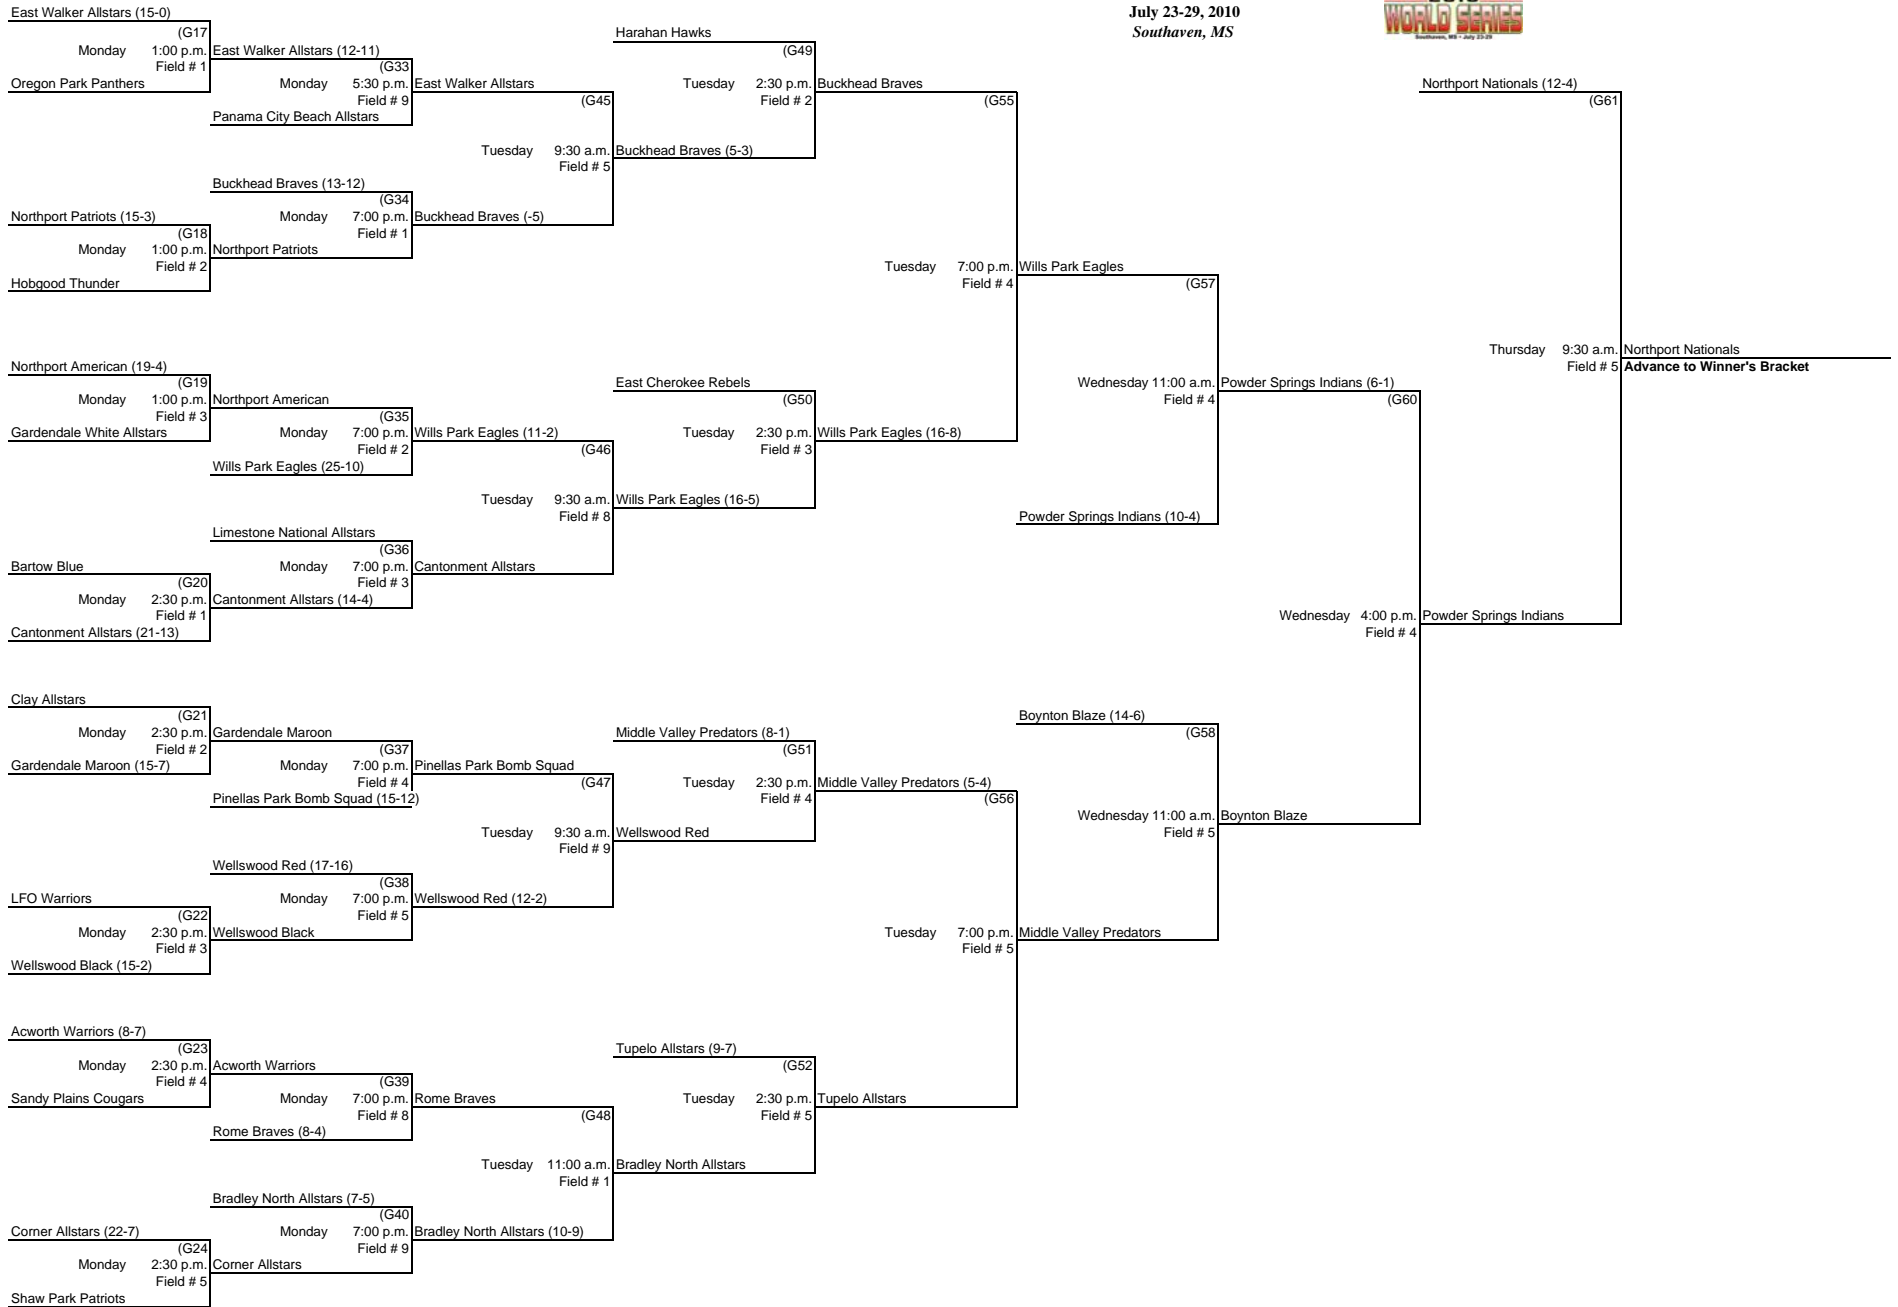

**Dizzy Dean World Series
8 Year Old Coach Pitch Division
Championship Bracket**

July 23 - 29, 2010
Southaven, MS

Place	Team
1	Murray Bandits
2	Northport Nationals
3	Powder Springs Indians
4	Boynton Blaze
5	Middle Valley Predators
5	Wills Park Eagles
7	Buckhead Braves
7	Tupelo Allstars
9	Bradley North Allstars
9	East Cherokee Rebels
9	Harahan Hawks
9	Wellswood Red
13	Cantonment Allstars
13	East Walker Allstars
13	Pinellas Park Bomb Squad
13	Rome Braves
17	Acworth Warriors
17	Corner Allstars
17	Gardendale Maroon Allstars
17	Limestone National Allstars
17	Northport American
17	Northport Patriots
17	Panama City Beach Allstars
17	Wellswood Black
25	Bartow Blue
25	Clay Allstars
25	Gardendale White Allstars
25	Hobgood Thunder
25	LFO Warriors
25	Oregon Park Panthers
25	Sandy Plains Cougars
25	Shaw Park Patriots
33	SCRA Allstars
34	Ooltewah Owls
35	Hobgood Heat
35	Wills Park Raiders
37	Lynn Haven Allstars
37	Mississippi Warhawks
37	Oregon Park Sharks
37	Saltillo Allstars
41	Belle Chasse River Dawgs
41	Bill Bond Blues
41	Bledsoe County Warriors
41	Grenada Titans
41	Mantachie Allstars
41	Starkville Allstars
41	Canton Slingers
48	Ackerman Allstars
48	Bartow White Tigers
48	Batesville Red Wasp
48	Bradley North Blues
48	Canton Noles
48	Corinth Allstars
48	Marshall County Allstars
48	Middle Valley Red Devils
48	Murray Giants
48	Plaquemines Warriors
48	Rome Rookies
48	Southaven American Allstars
48	Southaven National Allstars
48	St. John Parrish Warriors
48	Tunica Allstars

Northport Nationals

**Dizzy Dean World Series
8 Year Old Coach Pitch Division
Championship Loser's Bracket**

July 23-29, 2010
Southaven, MS

**Dizzy Dean World Series
8 Year Old Coach Pitch Division
Consolation Bracket**