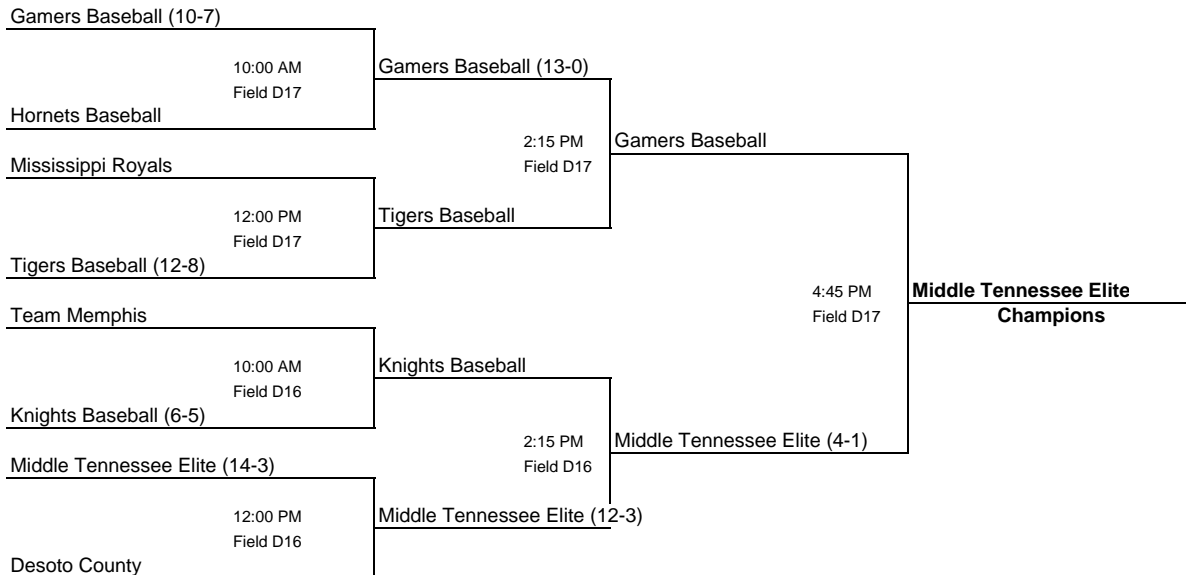

Back to School USSSA NIT
September 10-12, 2010
16 Year Old Division
Southaven, MS

Pool A	W	L	T
Mississippi Royals	1	2	
Desoto County	1	2	

Pool B	W	L	T
Hornets Baseball		3	
Middle Tennessee Elite	4	1	

Pool C	W	L	T
Knights Baseball	1	2	
Team Memphis	2	2	

Pool D	W	L	T
Gamers Baseball	4	1	
Tigers Baseball	2	2	

September 11, 2010							
Game #		Score		Score	Time	Complex	Field #
1	Mississippi Royals	23	Desoto County	3	10:00 a.m.	D	16
2	Knights Baseball	4	Team Memphis	5	10:00 a.m.	D	17
3	Hornets Baseball	1	Middle Tennessee Elite	7	12:30 p.m.	D	16
4	Gamers Baseball	7	Tigers Baseball	5	12:30 p.m.	D	17
5	Mississippi Royals	7	Team Memphis	8	3:00 p.m.	D	16
6	Desoto County	5	Knights Baseball	4	3:00 p.m.	D	17
7	Hornets Baseball	4	Tigers Baseball	6	5:30 p.m.	D	16
8	Middle Tennessee Elite	4	Gamers Baseball	5	5:30 p.m.	D	17

CHAMPIONSHIP ROUND

NOTE

Seedings for Championship Play will be determined by the following :

In the event of "Ties" the following "Tie Breakers" will determine which teams advance and in which order.

1) HEAD TO HEAD COMPETITION (ONLY IF 2 TEAMS ARE TIED: IF 3 OR MORE GO TO FEWEST RUNS ALLOWED)
2) FEWEST RUNS ALLOWED IN ALL GAMES
3) RUN DIFFERENTIAL (RUNS SCORED MINUS RUNS ALLOWED)
4) USSSA RANKING POINTS (Applicable in all USSSA Sanctioned Events)
5) COIN TOSS

**Sunday
9/12/2010**

**Sunday
9/12/2010**

**Sunday
9/12/2010**