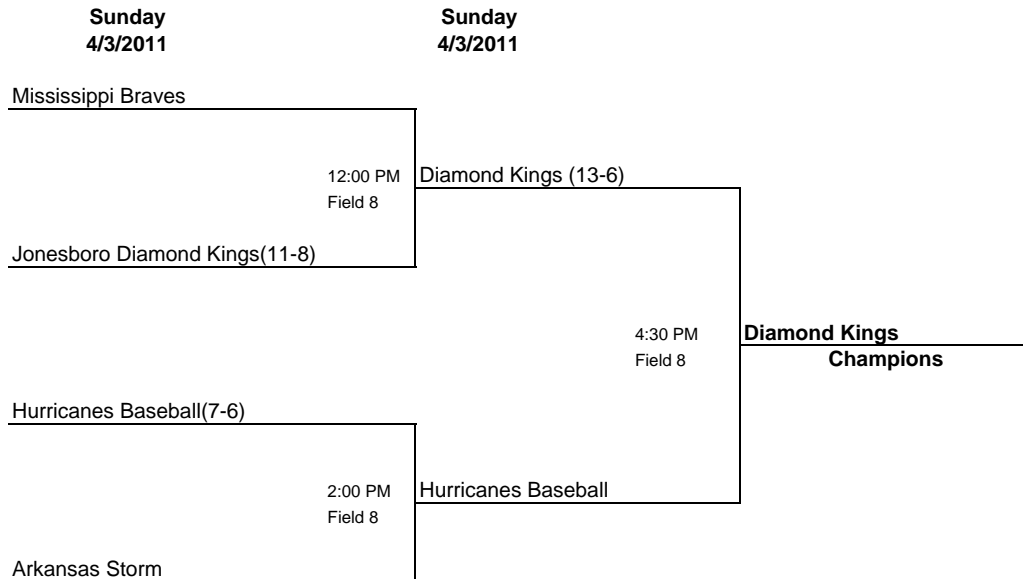

Southaven Shootout
 April 1-3, 2011
10 Year Old "AAA" Division
Southaven, Mississippi

Pool A	W	L	T
Mississippi Braves	3	1	
Arkansas Storm	1	3	
Memphis Outlaws		3	

Pool B	W	L	T
Tupelo Rangers	1	2	
Hurricanes Baseball	3	2	
Jonesboro Diamond Kings	4	1	

April 1, 2011							
Game #		Score		Score	Time	Complex	Field #
1	Mississippi Braves	23	Memphis Outlaws	5	5:30 p.m.	B	8
2	Hurricanes Baseball	8	Jonesboro Diamond Kings	6	7:15 p.m.	B	8
3	Arkansas Storm	8	Tupelo Rangers	9	9:00 p.m.	B	8

April 2, 2011							
Game #		Score		Score	Time	Complex	Field #
4	Mississippi Braves	16	Hurricanes Baseball	3	9:00 a.m.	B	8
5	Arkansas Storm	14	Memphis Outlaws	6	11:00 a.m.	B	8
6	Hurricanes Baseball	4	Tupelo Rangers	3	1:00 p.m.	B	8
7	Memphis Outlaws	11	Jonesboro Diamond Kings	17	3:30 p.m.	B	8
8	Mississippi Braves	10	Arkansas Storm	8	5:30 p.m.	B	8
9	Jonesboro Diamond Kings	11	Tupelo Rangers	7	7:30 p.m.	B	8

Southaven Shootout

ROUND ROBIN GAME SUMMARY

Championship	WON	LOST	RUNS SCORED	RUNS ALLOWED	RUN DIFFERENTIAL	
Jonesboro Diamond Kings	4	1	58	40	18	1
Hurricanes Baseball	3	2	28	54	-26	2
Mississippi Braves	3	1	57	25	32	3
Arkansas Storm	1	3	34	32	2	4
Tupelo Rangers	1	2	19	23	-4	5
Memphis Outlaws		3	22	54	-32	6