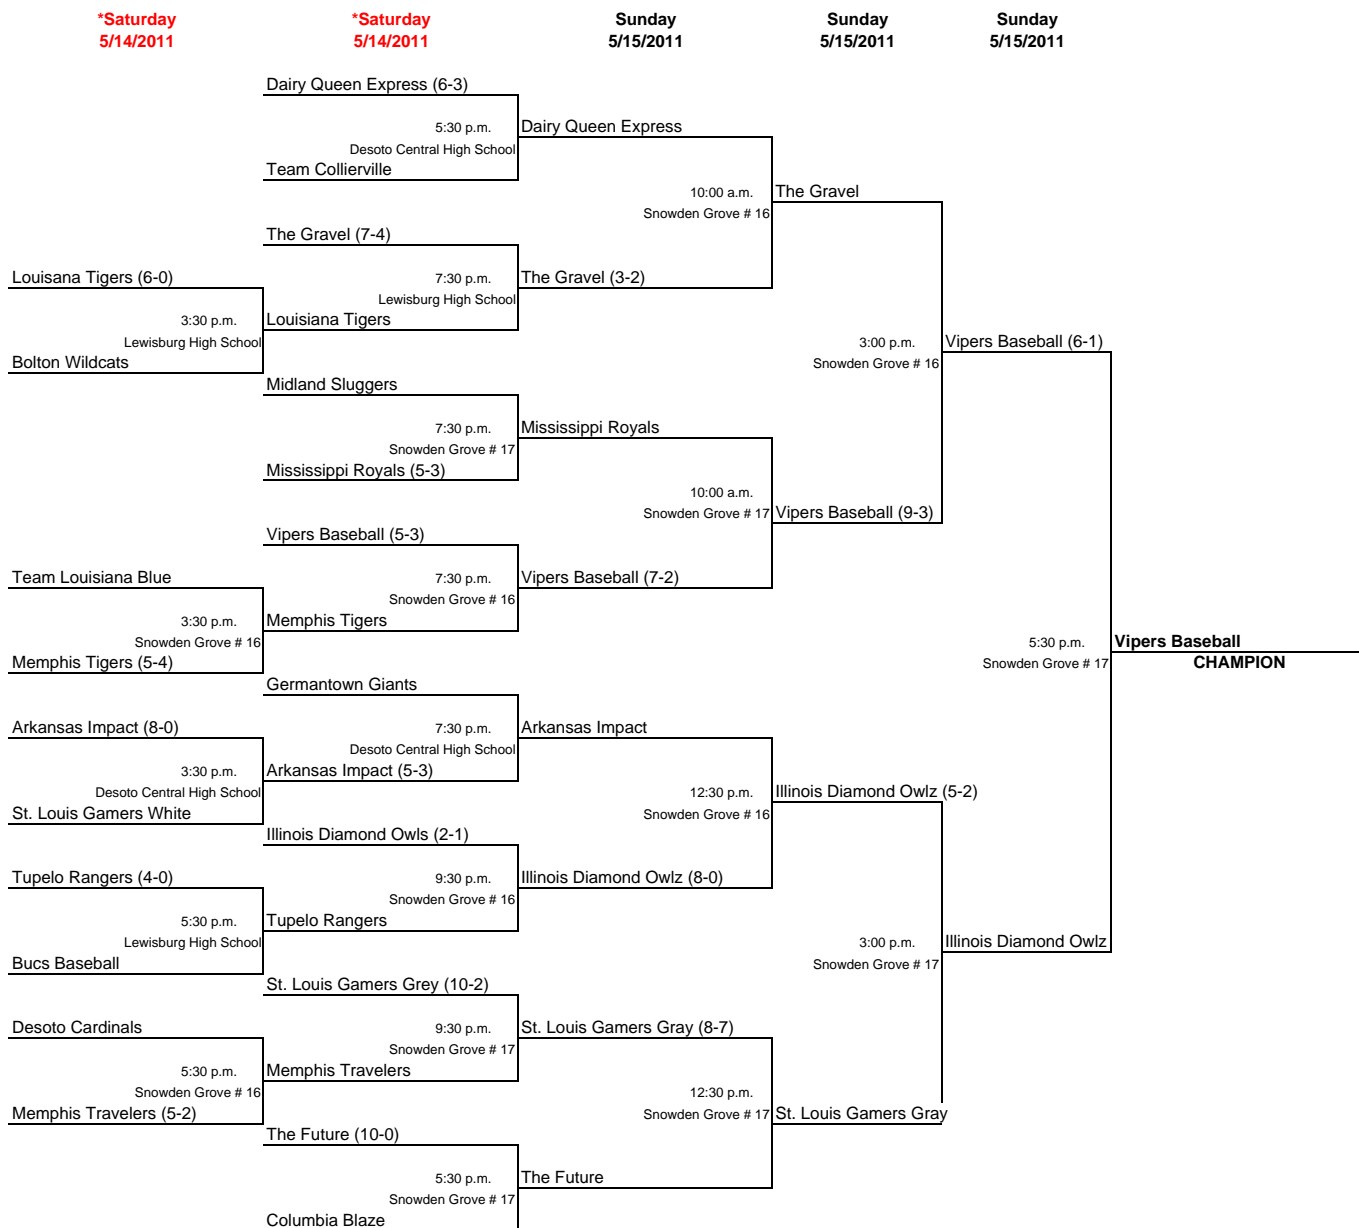

MidSouth USSSA Super NIT
 May 13-15, 2011
 14 Year Old "Major" Division
 Southaven, Mississippi

CHAMPIONSHIP ROUND

MidSouth USSSA Super NIT
 May 13-15, 2011
14 Year Old "Major" Division
 Southaven, Mississippi

	W	L	T
Memphis Tigers Grey		2	

	W	L	T
Dairy Queen Express	1		1
Desoto Cardinals		1	1

	W	L	T
St. Louis Gamers Gray	2		
Tupelo Rangers	1	1	

	W	L	T
Illinois Diamond Owlz	2		
Columbia Blaze	1	1	

	W	L	T
Memphis Tigers		2	
The Future	1	1	