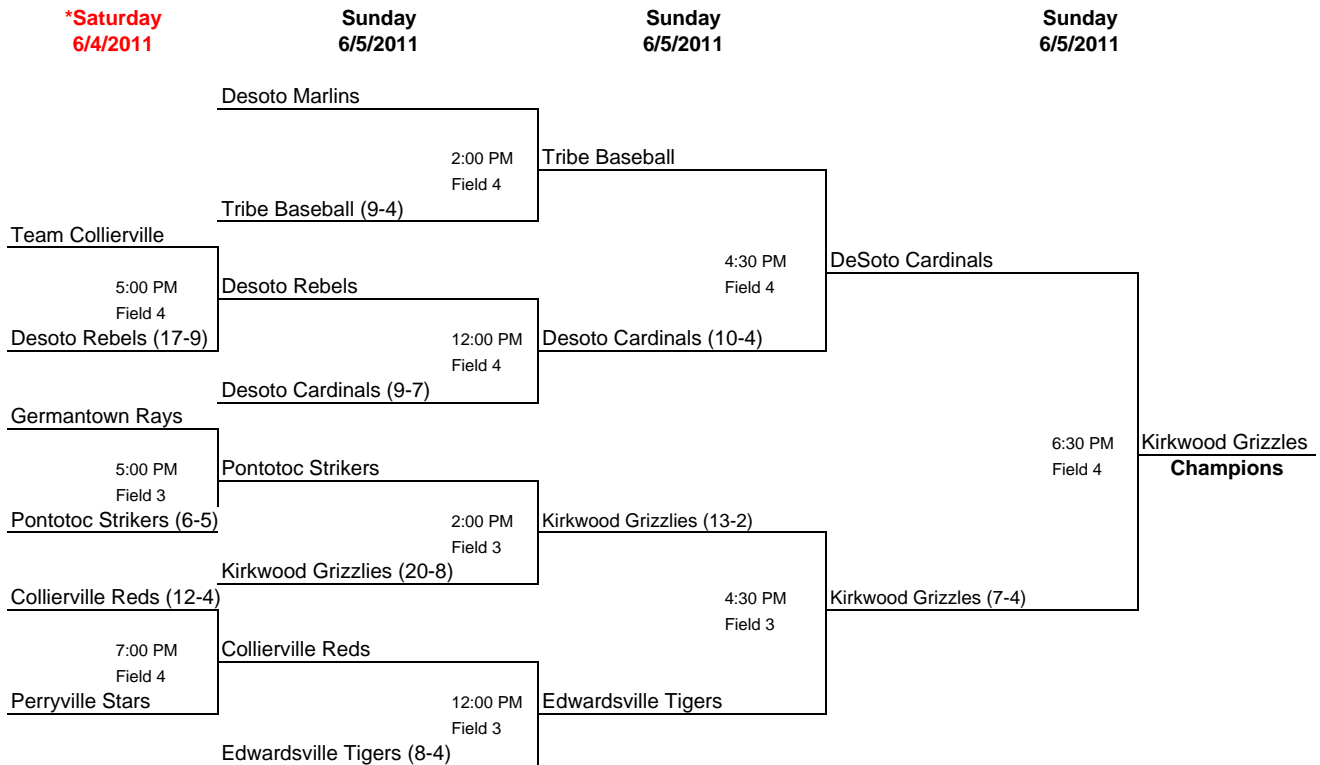

Schools Out Celebration
 June 3-5, 2011
10 "AA" Year Old Division
 Southaven, MS

Pool A	W	L	T
Desoto Marlins	1	2	
Desoto Cardinals	4		

Pool B	W	L	T
Perryville Stars		3	
Tribe Baseball	2	2	

Pool C	W	L	T
Germantown Rays	1	2	
Pontotoc Strikers	1	3	

Pool D	W	L	T
Edwardsville Tigers	3	1	
Team Collierville	1	2	

Pool E	W	L	T
Desoto Rebels	1	2	1
Kirkwood Grizzlies	3		1
Collierville Reds	2	2	

Friday, June 03, 2011							
Game #		Score		Score	Time	Complex	Field #
1	Desoto Marlins	5	Desoto Cardinals	6	5:30 p.m.	A	3
2	Perryville Stars	5	Tribe Baseball	7	7:15 p.m.	A	3
3	Desoto Rebels	5	Kirkwood Grizzlies	5	7:15 p.m.	A	4
4	Edwardsville Tigers	10	Team Collierville	0	9:00 p.m.	A	3
5	Germantown Rays	9	Pontotoc Strikers	1	9:00 p.m.	A	4

CHAMPIONSHIP ROUND

****NOTE****

Seedings for Championship Play will be determined by the tie breakers listed in the USSSA Rule Book

Schools Out Celebration

ROUND ROBIN GAME SUMMARY

	WON	LOST	RUNS SCORED	RUNS ALLOWED	RUN DIFFERENTIAL	
Kirkwood Grizzlies	4.5	0.5	55	26	29	1
Desoto Cardinals	4	1	32	25	7	2
Edwardsville Tigers	3	1	31	25	6	3
Tribe Baseball	2	2	22	22	0	3
Collierville Reds	2	2	36	31	5	5
Desoto Rebels	1.5	2.5	38	36	2	5
Desoto Marlins	1	2	18	15	3	5
Pontotoc Strikers	1	3	24	49	-25	5
Germantown Rays	1	2	22	18	4	9
Team Collierville	1	2	24	26	-2	9
Perryville Stars		3	9	28	-19	9

****NOTE****

At the end of pool play teams may be tied going into the final rounds with the same won-loss records.

"Cross over" pool games **will** count towards overall seedings

The Following "Tie Breakers" will determine which teams advance and in which order.