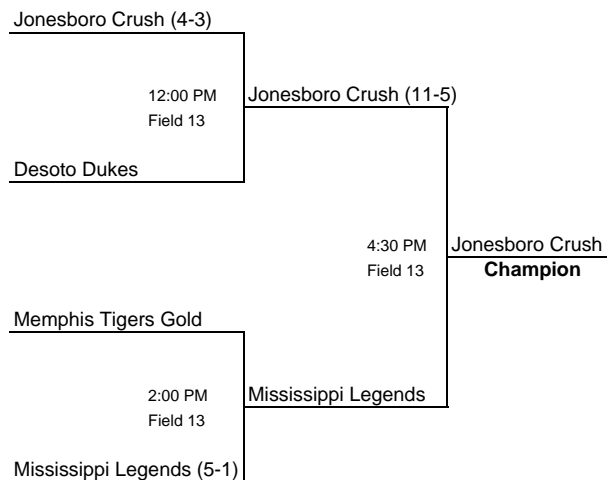

Championship

Sunday, June 05, 2011