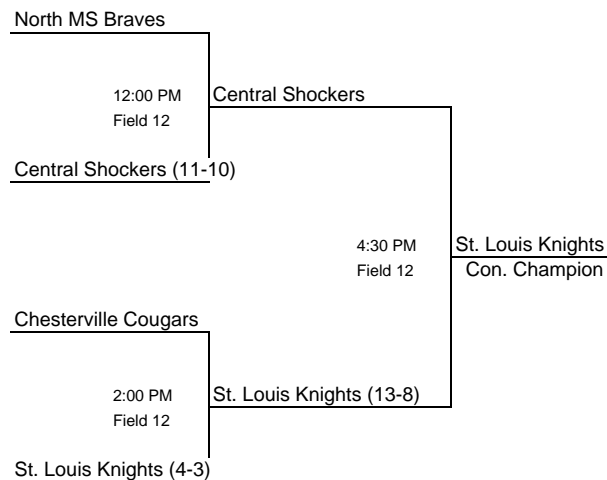

Friday, June 03, 2011							
Game #		Score		Score	Time	Complex	Field #
1	St. Louis Knights	4	Desoto Dukes	2	5:30 p.m.	C	12
2	Jonesboro Crush	10	Hoover Baseball Club	2	7:30 p.m.	C	12
3	Chesterville Cougars	6	Memphis Tigers Gold	8	7:30 p.m.	C	13
4	Central Shockers	7	North MS Braves	11	9:30 p.m.	C	12
5	Mississippi Legends	9	St. Louis Redbirds	1	9:00 p.m.	C	13

Saturday, June 04, 2011							
Game #		Score		Score	Time	Complex	Field #
6	Desoto Dukes	6	Chesterville Cougars	4	9:00 a.m.	C	13
7	St. Louis Knights	8	Jonesboro Crush	10	11:00 a.m.	C	12
8	Memphis Tigers Gold	8	Hoover Baseball Club	0	11:00 a.m.	C	13
9	St. Louis Knights	2	Chesterville Cougars	5	1:30 p.m.	C	12
10	Desoto Dukes	8	Hoover Baseball Club	5	1:30 p.m.	C	13
11	Central Shockers	2	Mississippi Legends	7	3:30 p.m.	C	12
12	North MS Braves	6	St. Louis Redbirds	7	3:30 p.m.	C	13
13	Memphis Tigers Gold	6	Jonesboro Crush	7	5:30 p.m.	C	13
14	Central Shockers	9	St. Louis Redbirds	5	7:30 p.m.	C	12
15	North MS Braves	3	Mississippi Legends	3	7:30 p.m.	C	13

NOTE

Winners of each Pool will advance to the Championship along with the # 1 Wild Card Team.
The next four Wild Card Teams will advance to the Consolation Championship.

In the Championship Round, the 4 teams to play will be the **WINNER of POOLS A-B-C plus the # 1 WILD CARD TEAM**
Upon determination of the 4 teams, they will be seeded 1 thru 4 based upon overall record and the USSSA tie breakers

Consolation Championship

Sunday, June 05, 2011