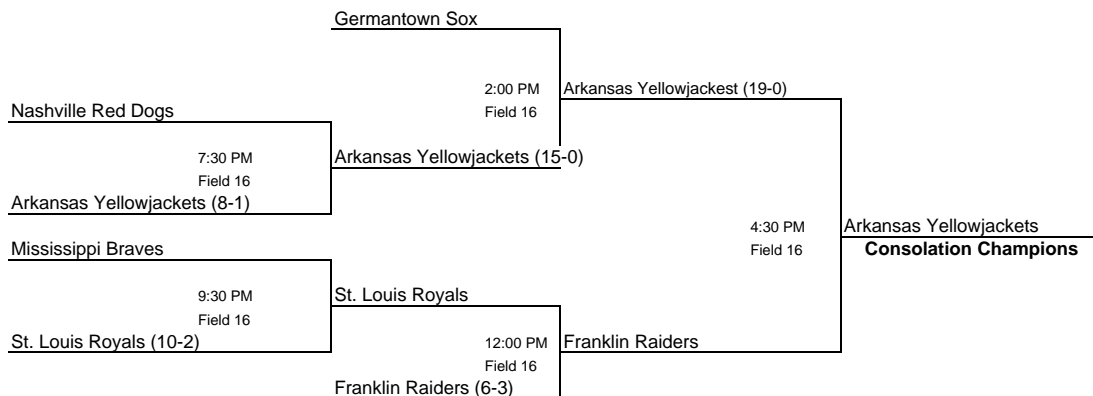

June 4, 2011

Game #		Score		Score	Time	Complex	Field #
6	Desoto Cardinals	9	Scott County Scrappers	2	8:30 a.m.	D	17
7	Mississippi Braves	4	Franklin Raiders	7	8:30 a.m.	D	16
8	Germantown Sox	6	Franklin Raiders	3	10:30 a.m.	D	16
9	Mississippi Braves	0	Scott County Scrappers	8	10:30 a.m.	D	17
10	Baton Rouge Mariners	10	St. Louis Royals	7	12:30 p.m.	D	16
11	Arkansas Gators	9	Johnny Mac's Hawks	5	12:30 p.m.	D	17
12	Nashville Red Dogs	4	Bucs Baseball	6	2:30 p.m.	D	16
13	Missouri Bulls	6	Arkansas Yellowjackets	5	2:30 p.m.	D	17

****NOTE****

Seedings for Championship Play will be determined by the tie breakers in the USSSA Rule Book.

CHAMPIONSHIP ROUND

***Saturday
6/4/2011**

**Sunday
6/5/2011**

**Sunday
6/5/2011**

CONSOLATION CHAMPIONSHIP ROUND

Schools Out Celebration

ROUND ROBIN GAME SUMMARY

Championship

	WON	LOST	RUNS SCORED	RUNS ALLOWED	RUN DIFFERENTIAL	
Missouri Bulls	4		20	13	7	1
Desoto Cardinals	3	2	41	12	29	2
Scott County Scrappers	2	1	14	12	2	3
Johnny Mac's Hawks	2	2	24	32	-8	3
Bucs Baseball	2	1	15	9	6	5
Baton Rouge Mariners	2	1	19	13	6	5
Arkansas Gators	1	2	15	14	1	5