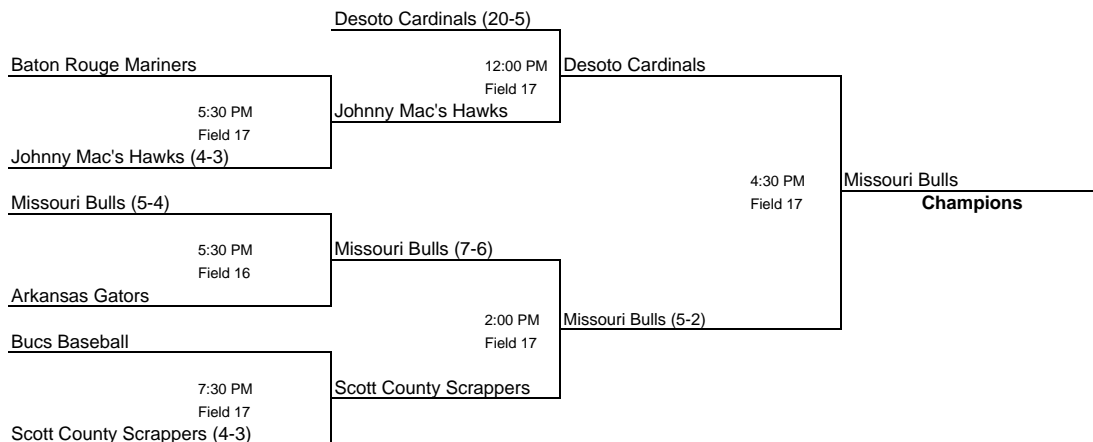

June 4, 2011

Game #		Score		Score	Time	Complex	Field #
6	Desoto Cardinals	9	Scott County Scrappers	2	8:30 a.m.	D	17
7	Mississippi Braves	4	Franklin Raiders	7	8:30 a.m.	D	16
8	Germantown Sox	6	Franklin Raiders	3	10:30 a.m.	D	16
9	Mississippi Braves	0	Scott County Scrappers	8	10:30 a.m.	D	17
10	Baton Rouge Mariners	10	St. Louis Royals	7	12:30 p.m.	D	16
11	Arkansas Gators	9	Johnny Mac's Hawks	5	12:30 p.m.	D	17
12	Nashville Red Dogs	4	Bucs Baseball	6	2:30 p.m.	D	16
13	Missouri Bulls	6	Arkansas Yellowjackets	5	2:30 p.m.	D	17

****NOTE****

Seedings for Championship Play will be determined by the tie breakers in the USSSA Rule Book.

CHAMPIONSHIP ROUND

***Saturday
6/4/2011**

**Sunday
6/5/2011**

**Sunday
6/5/2011**

CONSOLATION CHAMPIONSHIP ROUND

Schools Out Celebration

ROUND ROBIN GAME SUMMARY

Championship

	WON	LOST	RUNS SCORED	RUNS ALLOWED	RUN DIFFERENTIAL	
Missouri Bulls	4		20	13	7	1
Desoto Cardinals	3	2	41	12	29	2
Scott County Scrappers	2	1	14	12	2	3
Johnny Mac's Hawks	2	2	24	32	-8	3
Bucs Baseball	2	1	15	9	6	5
Baton Rouge Mariners	2	1	19	13	6	5
Arkansas Gators	1	2	15	14	1	5